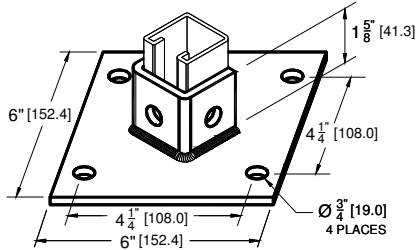

P12

Post Base Single Channel
4 Hole Standard 1-5/8"

Catalog Number P12 0000EG